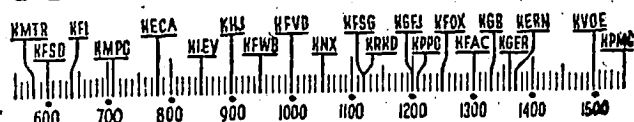

YOUR Radio TODAY

[The information contained in the following schedule is furnished by the stations broadcasting the programs.]

Before 8 a.m.

KMTR—Calif. Theater, 6.
 KFI—Melody, 6:45; Almanac, 7; News, 7:15; Music Clock, 7:30; Sam Hayes, 7:45.
 KMPC—Nightman, 6:30; Andy, V. R. Glinz, 7.
 NECA—Musical Clock, 6:30; News, 7:30; Gen'l. Fact, 7:45.
 KHL—Rise, Shine, 6; News, 7; Rise, Shine, 7:15; News, 7:45.
 KFV—Sunrise Court, 6; Sunrise Express, 7:15.
 KFI—Spanish, 6; World on Air, 7; Jubilee, 7:15.
 KNN—Sunrise Salute, 6; News, 7:30; Music, 7:45.
 KRRD—Early Riser, 6; News, 6:30.
 KGEI—Concert, 6; News, Stocks, 7; Sports, 7:30.
 KFOX—El Desperador, 5; Roundup, 7:30.
 KFAC—Symphony, 6; Pastor Reynolds, 7; Music, 7:30.
 KGER—Farm, 6:05; Purple Mule, 6:30; Aubrey Lee, 7:15.
 KVOE—Yawn Patrol, 7; News, 7:45.